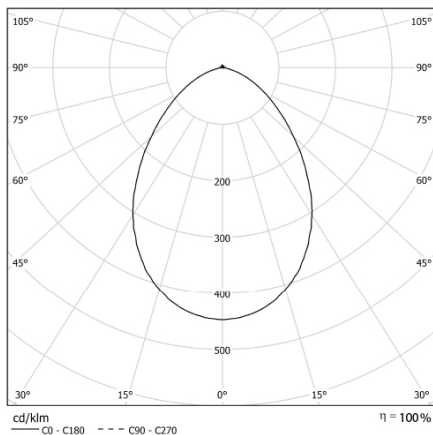

HALL LED ESSENTIAL Large

IP54 protection from the bottom

CODE		FLUX	SIZE	CERTIFICATIONS
38MP20K3L54	20W 3000K	2680lm	230mm	   

Optics

Microcell polycarbonate internal reflector and opal microprism polycarbonate diffuser. UGR<19.