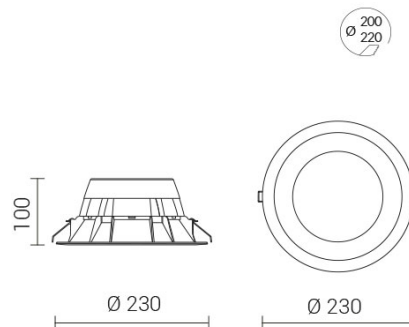

HALL LED ESSENTIAL Large

IP54 protection from the bottom

CODE		FLUX	SIZE	CERTIFICATIONS
38MP20K3L54	20W 3000K	2680lm	230mm	   

Optics

Microcell polycarbonate internal reflector and opal microprism polycarbonate diffuser. UGR<19.

Specifications

SMD LED technology;
Driver included;
CRI>90;
Mac Adams 3;
Life Time: L80/B10 >50.000h;
5 years complete warranty;
Eye safety: RG0/RG1 in accordance with EN62471:2009

Body

Polycarbonate body and die-cast aluminum heat sink.